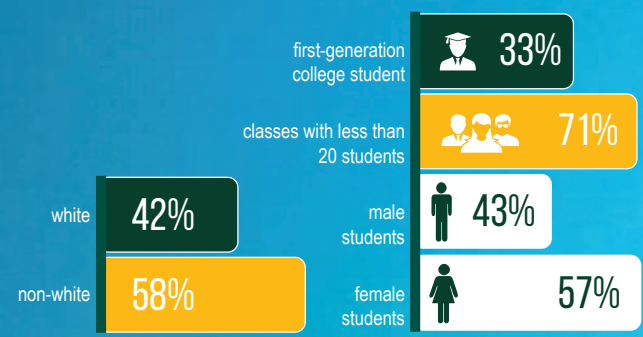

	2024-25 COSTS PER YEAR		
	TUITION & FEES	ROOM & BOARD	TOTAL
IN STATE	\$9,090	\$12,142	\$21,232
OUT OF STATE	\$12,630	\$12,142	\$27,112
INTERNATIONAL	\$12,630	\$12,142	\$27,112

RBC.EDU VIRGINIA'S LARGEST & OLDEST PECAN GROVE