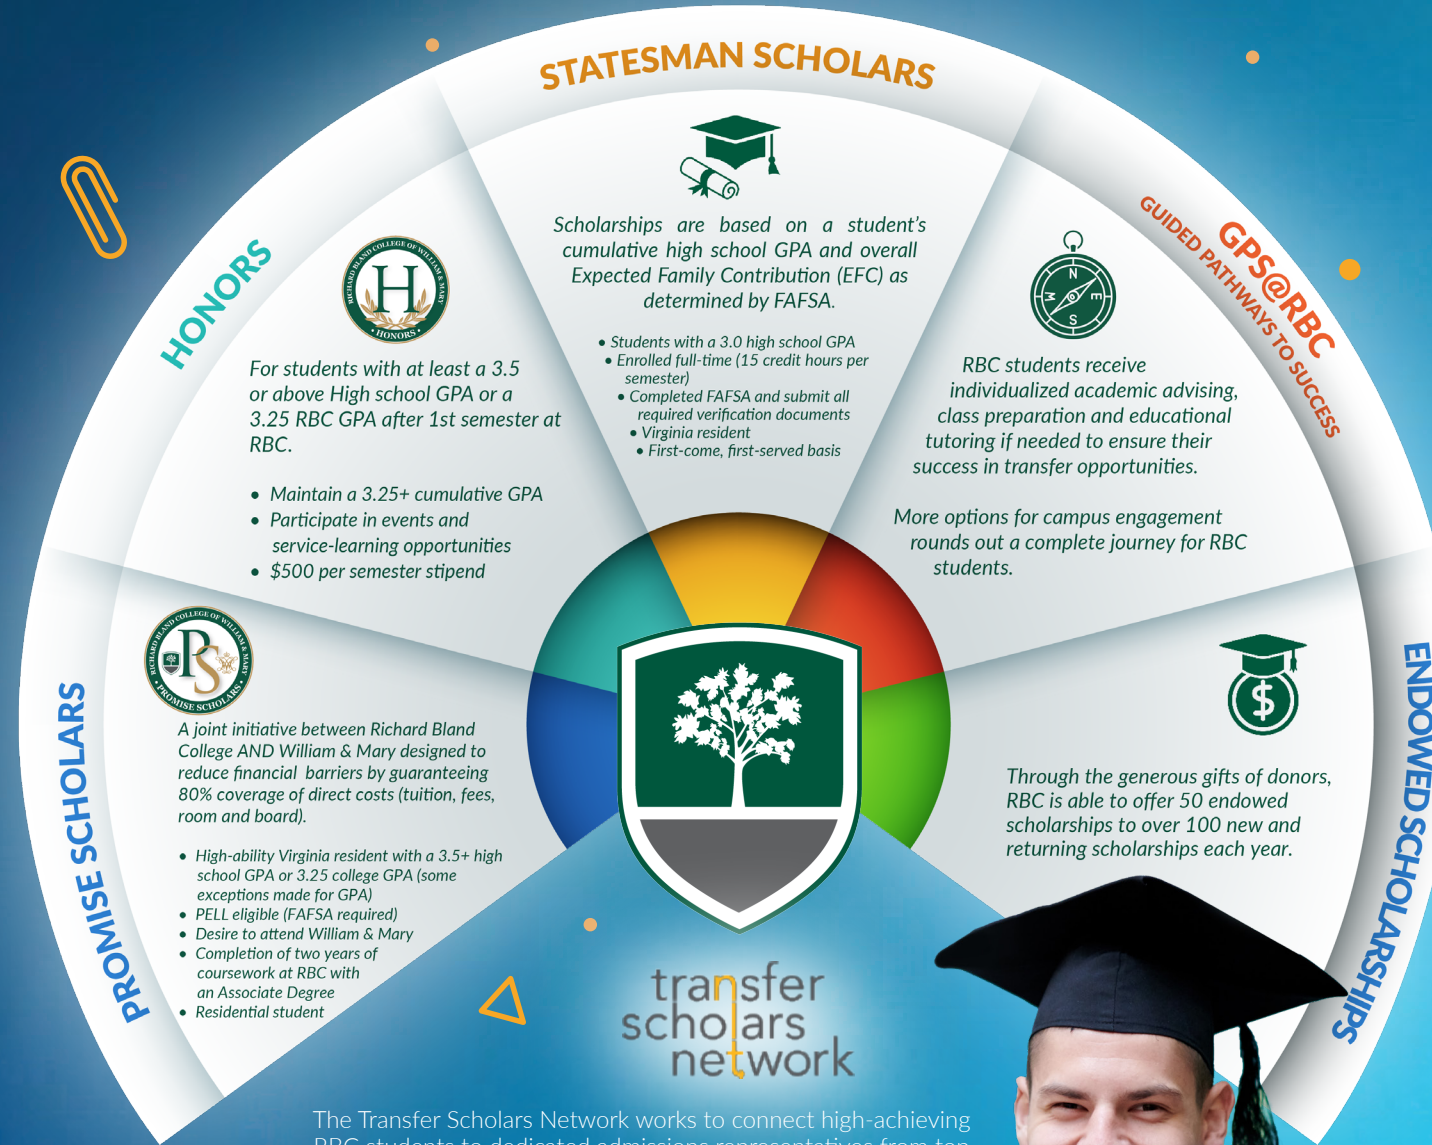

HIGH SCHOOL
(DIPLOMA)

RICHARD BLAND
YEARS 1 + 2
(ASSOCIATE DEGREE)

TRANSFER TO UNIVERSITY
YEARS 3 + 4
(BACHELOR DEGREE)

Guided Pathways for SUCCESS GPS@RBC

Focuses on the College's commitment to 100% student success by providing wrap-around support and a one-size-fits-one solution for students.

PROGRAMS & Scholarship Opportunities

The Transfer Scholars Network works to connect high-achieving RBC students to dedicated admissions representatives from top four-year colleges with some of the nation's most generous financial aid programs. Students gain admission to and excel at colleges and universities where they have the highest likelihood of graduating with a bachelor's degree.